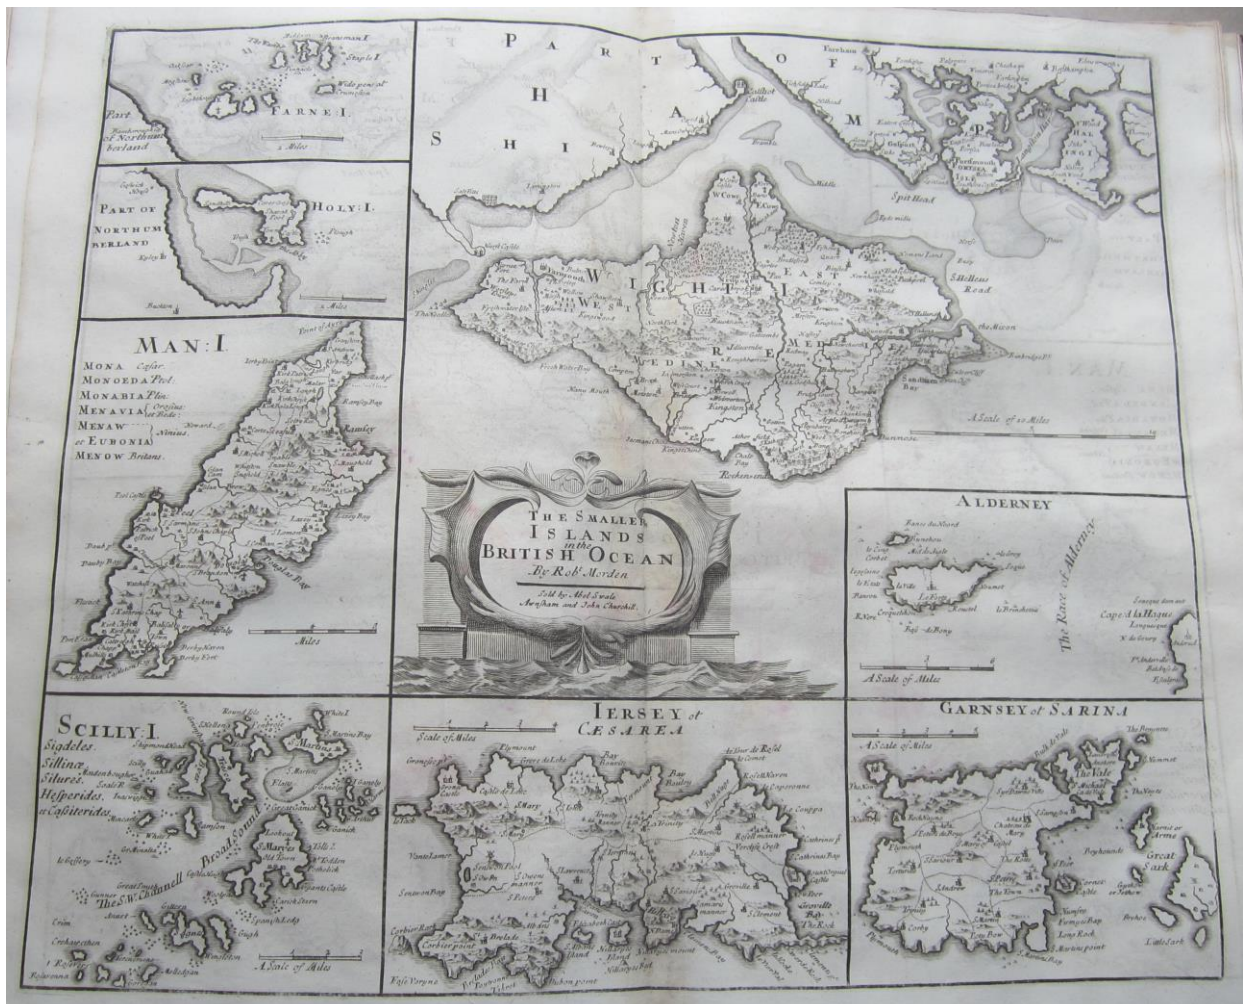

A very different list from K Books Ltd Splendid Antique English County Maps -

From Camden's Britannia, Printed in 1722 by the most famous of British Cartographers ROBERT MORDEN.

Each map measures 17 x 15 inches or 41 x 39cms with good margins. They are exceptionally clean and crisp and in splendid condition, except for one.

All the maps are very competitively and affordably priced.

If you are interested in a particular item and would like more details or an image sending, please contact us and we can e-mail these to you.

Please order **directly from us** and quote 'Maps – Morden - List 1, the item number & title.

- 25. MIDDLESEX. £75
- 26. MONMOUTH. £35
- 27. OXFORDSHIRE. £75
- 28. ROMAN BRITAIN. £80
- 29. SAXON BRITAIN. £80
- 30. SOMERSET. £50
- 31. SOUTH PART OF SCOTLAND. £75
- 32. SOUTH WALES. £30 [Fair Condition]
- 33. SUFFOLK. £60
- 34. SURREY. £75
- 35. WARWICKSHIRE. £60
- 36. WILTSHIRE. £50
- 37. WORCESTERSHIRE. £60